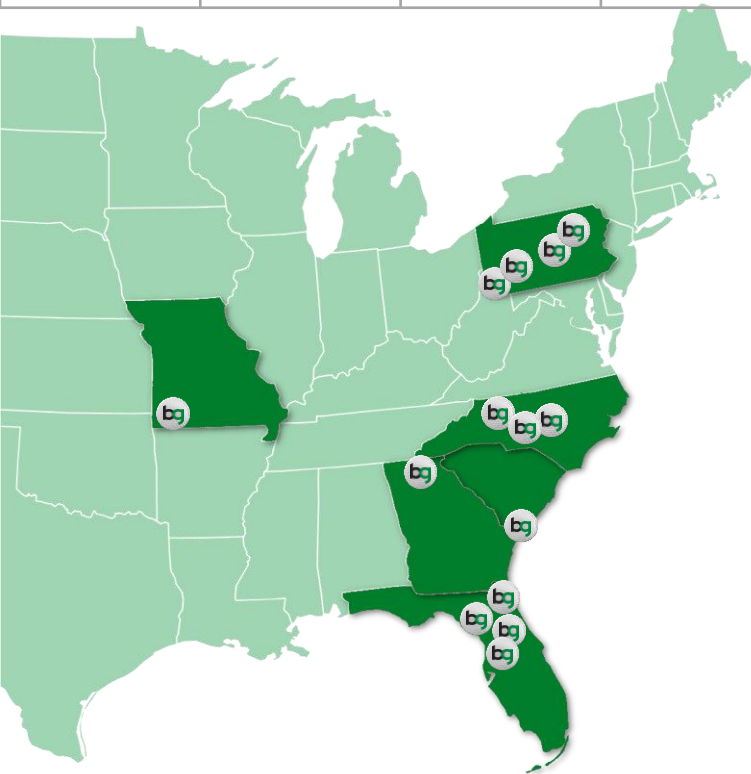

browngolf RECIPROCAL PROGRAM

	North & South Carolina	Florida	Pennsylvania	Georgia	Missouri	Dolphin Head Palmetto Hall	Gainesville CC Orange Lake
In Season \$39	Mar, Apr, May, Oct	Dec, Jan, Feb, Mar, Apr	May, June, July, Aug, Sept			\$49 Mar, Apr, May, Oct, Nov	\$49 Oct, Nov, Dec, Jan, Feb, Mar, Apr
Off Season \$29	All Other Months	All Other Months	All Other Months	All Other Months	All Other Months	\$39 All Other Months	\$39 All Other Months

As a member of a Brown Golf club, you are automatically granted full access to all Brown Golf Clubs. This program is available any day during the week and the cost to play another course under this program is very affordable.